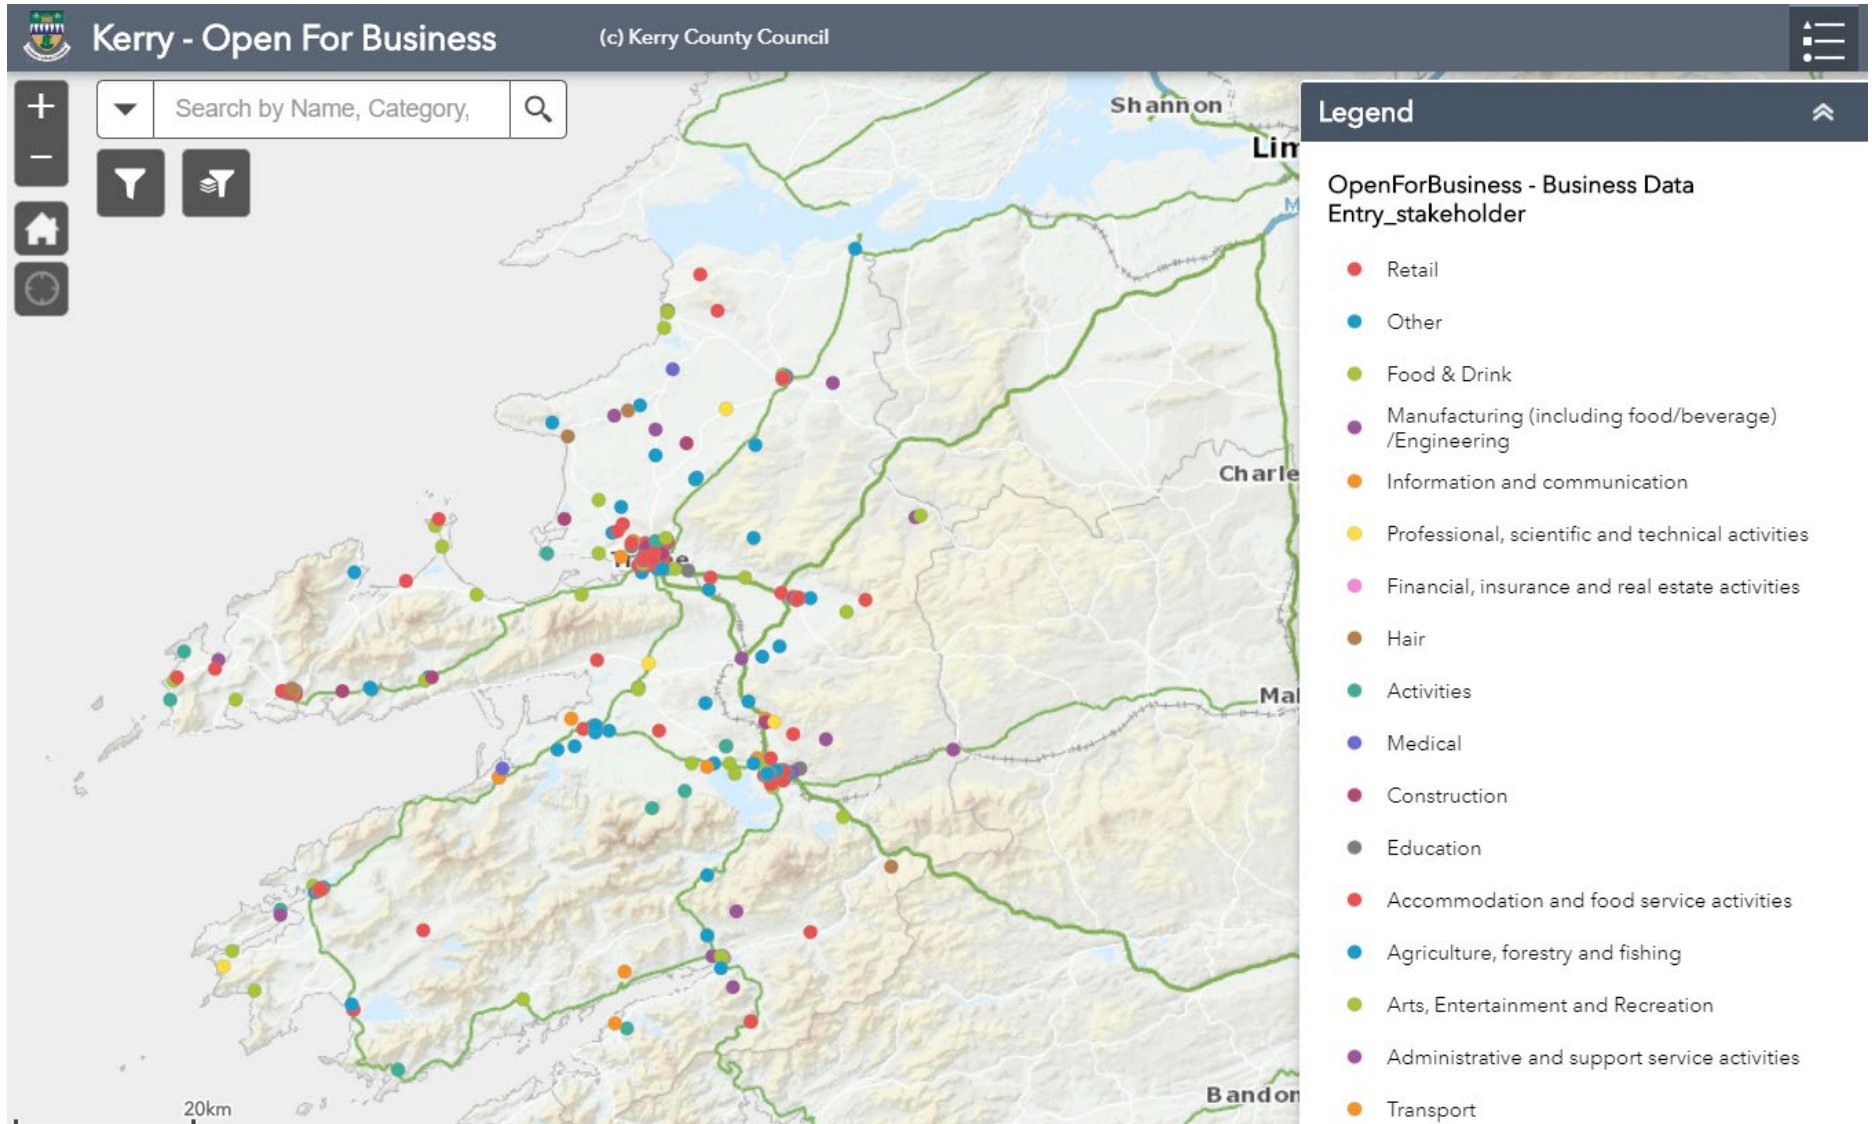

Kerry Open For Business Directory

#KerryOpenForBusiness

Kerry Open For Business Directory

[#KerryOpenForBusiness](#)

Categories

Accommodation	3
Activities	6
Administrative and support service activities	8
Agriculture, forestry and fishing	8
Arts, Entertainment and Recreation	9
Construction	10
Education	12
Financial, insurance and real estate activities	13
Food & Drink	14
Hair & Beauty	23
Information and communication	26
Manufacturing (including food/beverage) /Engineering	28
Medical	30
Miscellaneous / Other Business Types	32
Professional, scientific and technical activities	39
Retail	42
Transport	54
Wholesale and retail trade	55